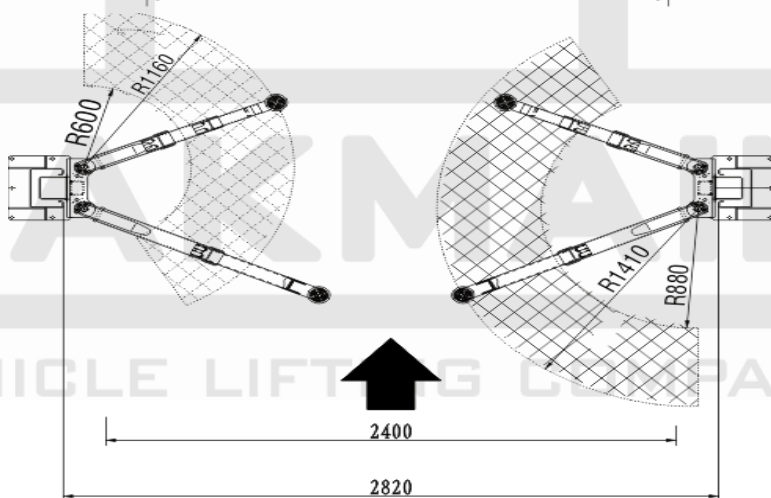

- 4 Tonne lifting capacity
- Single point, manual release
- 3-Stage, adjustable arms
- Height adjustable lifting pads
- Available in single or three phase

3-Stage arms

Height adjustable  
 lifting pads

Single point, manual  
 safety lock release