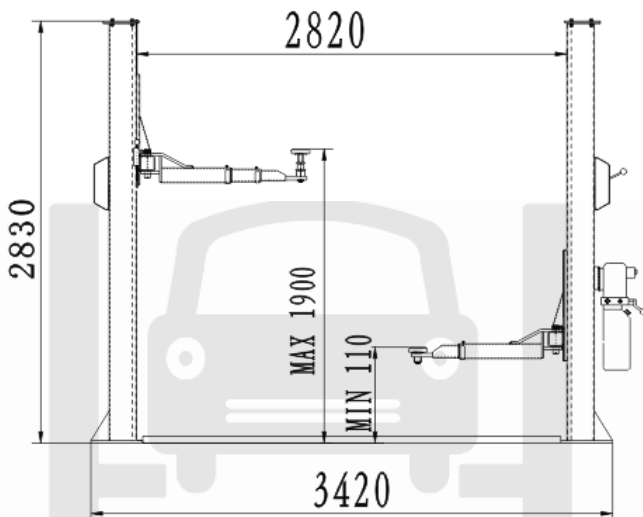

- 4 Tonne lifting capacity
- Single point, manual release
- 3-Stage, adjustable arms
- Height adjustable lifting pads
- Available in single or three phase

3-Stage arms

Height adjustable  
 lifting pads

Single point, manual  
 safety lock release