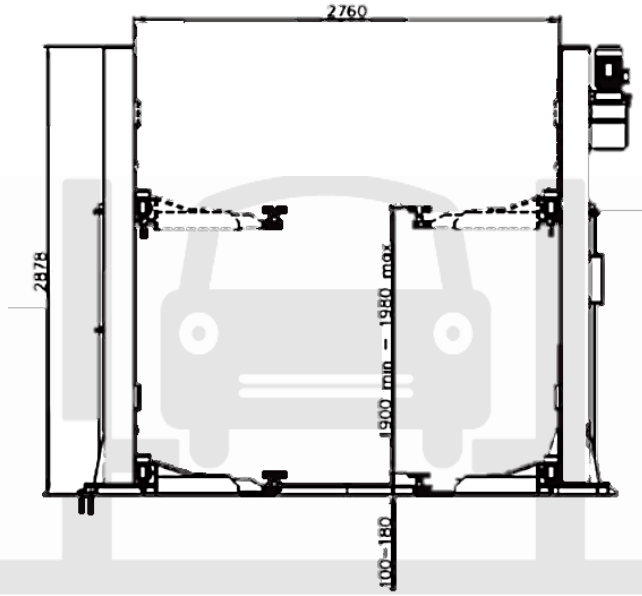

- 4 Tonne lifting capacity
- Single point, electrical release
- Easy adjustable arms for extended vehicles
- Height adjustable lifting pads
- Automatically stops in the highest position
- Base mounted, for added stability
- Available in single or three phase

'Dead Man' 24v controls

Arm lock system

Suitable for quick drop in extensions (not included)