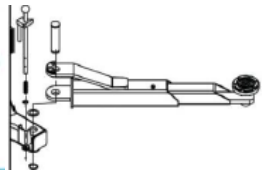

- 4 Tonne lifting capacity
- Single point, electrical release
- Easy adjustable arms for extended vehicles
- Height adjustable lifting pads
- Automatically stops in the highest position
- Base mounted, for added stability
- Available in single or three phase

'Dead Man' 24v controls

Arm lock system

Suitable for quick drop in extensions (not included)