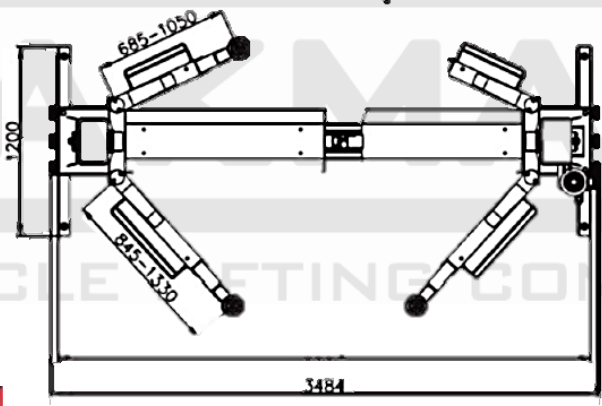

- 4 Tonne lifting capacity
- Single point, electrical release
- Easy adjustable arms for extended vehicles
- Height adjustable lifting pads
- Automatically stops in the highest position
- Base mounted, for added stability
- Available in single or three phase

'Dead Man' 24v controls

Arm lock system

Suitable for quick drop in extensions (not included)