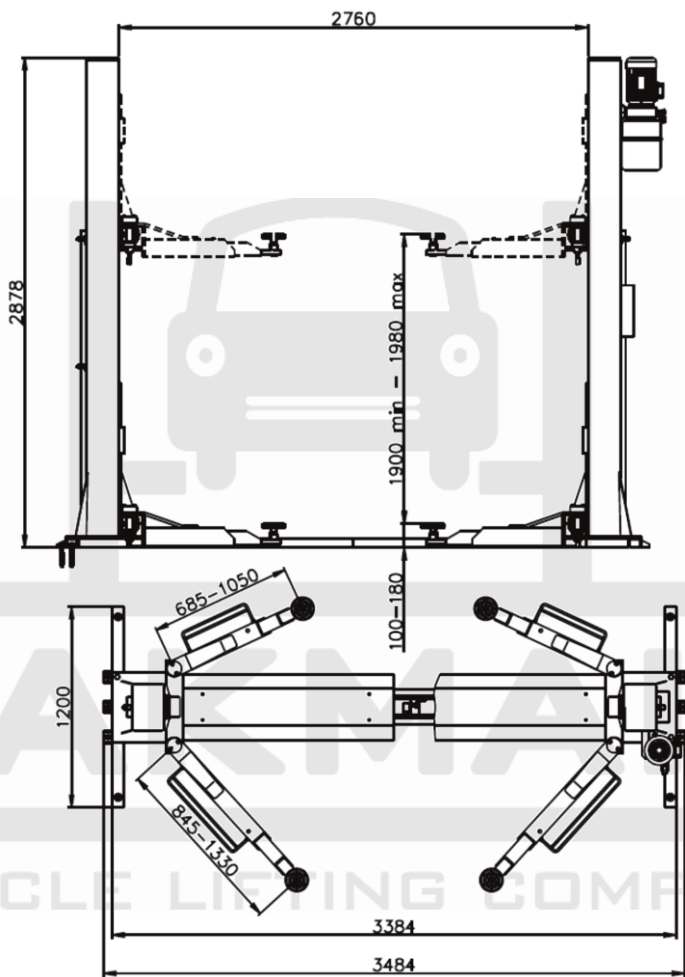

- 4 Tonne lifting capacity
- Single point, electrical release
- Easy adjustable arms for extended vehicles
- Height adjustable lifting pads
- Automatically stops in the highest position
- Base mounted, for added stability
- Available in single or three phase

*IMAGE SHOWN FOR DISPLAY ONLY. OUR LIFT IS ONLY AVAILABLE IN BLUE**

'Dead Man' 24v controls

Arm lock system

Suitable for quick drop in extensions (not included)