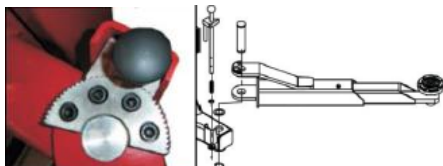

- 4 Tonne lifting capacity
- Single point, electrical release
- Easy adjustable arms for extended vehicles
- Height adjustable lifting pads
- Automatically stops in the highest position
- Base mounted, for added stability
- Available in single or three phase

*IMAGE SHOWN FOR DISPLAY ONLY. OUR LIFT IS ONLY AVAILABLE IN BLUE**

'Dead Man' 24v controls

Arm lock system

Suitable for quick drop in extensions (not included)